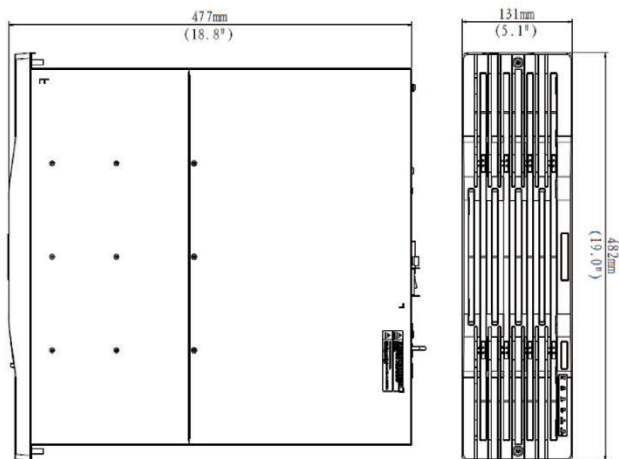

▲ 외관도

▲ 제품 사양

Model	IX-NYU-1664
Video/Audio Input	
IP영상입력	64-ch
양방향 오디오 입력	1-ch, BNC
Network	
수신대역폭	384Mbps
출력대역폭	384Mbps
원격사용자	128
프로토콜	P2P, UPnP, NTP, DHCP, PPPoE
Video/Audio Output	
HDMI/VGA 출력	VGA: 1920x1080p/60Hz, 1920x1080p/50Hz, 1600x1200/60Hz, 1280x1024/60Hz, 1280x720/60Hz, 1024x768/60Hz HDMI1: 4K (3840x2160)/30Hz, 1920x1080p/60Hz, 1920x1080p/50Hz, 1600x1200/60Hz, 1280x1024/60Hz, 1280x720/60Hz, 1024x768/60Hz HDMI2: 4K (3840x2160)/30Hz, 1920x1080p/60Hz, 1920x1080p/50Hz, 1600x1200/60Hz, 1280x1024/60Hz, 1280x720/60Hz, 1024x768/60Hz
녹화해상도	12MP/8MP/6MP/5MP/4MP/3MP/1080p/960p/720p/D1/2CIF/CIF
오디오 출력	1-ch, BNC
동시재생	16-ch
복도모드	3/4/5/7/9/10/12/16/32
CVBS 출력	-
Decoding	
Decoding format	Ultra265/H.265/H.264
Live view/Playback	12MP/8MP/6MP/5MP/4MP/3MP/1080p/960p/720p/D1/2CIF/CIF
Capability	4 x 12MP@20, 4 x 4K@30, 16 x 1080p@30, 36 x 720p@30, 64 x D1
Hard Disk	
SATA	16 SATA interfaces
Capacity	up to 8TB for each disk
Disk Array Type	RAID 0/1/5/6/10/50/60
eSATA	1 eSATA interface
miniSAS	2 miniSAS ports
External Interface	
Network Interface	4 RJ-45 10M/100M/1000M adaptive Ethernet Interface 2 1000M SFP Ethernet Interface
USB Interface	Rear panel: 4 x USB3.0
Alarm 입력	24-ch
Alarm 출력	8-ch
Serial Interface	1 x RS232, 1 x RS485
USB Interface	Rear panel: 4 x USB3.0
Decoding Card (Optional)	2 slots (4-ch HDMI or 6-ch HDMI outputs per card)
전원출력	12V
PoE	
Interface	-
Max Power	-
Supported Standard	-
General	
Power Supply	100~240 VAC Power Consumption: ≤ 50 W(without HDD)
동작환경	-10°C ~ +55°C (+14°F ~ +131°F), Humidity ≤ 90% RH (non-condensing)
외형치수(W×D×H)	482mm × 477mm × 131mm (18.8" × 19.0" × 5.1")
중량 (without HDD)	≤ 10 Kg (22.05 lb)
Chassis	19-inch rack-mounted 3U chassis