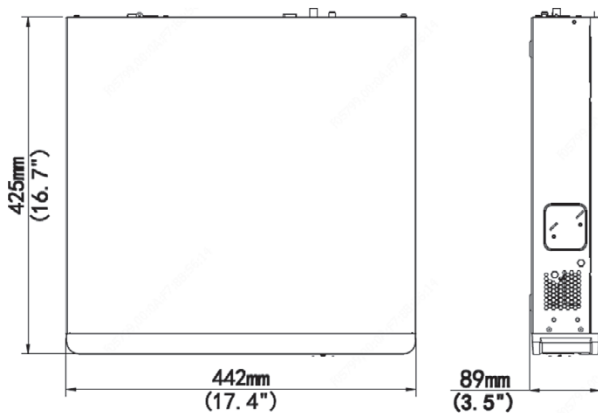

## ▲ 제품 특징

- Ultra 265/H.265/H.264
- 64ch 입력
- Onvif Profile S, Profile G, Profile T
- 1-ch HDMI1 & HDMI2, 1-ch VGA
- 최대 12MP 해상도 녹화가능
- SATA HDD 8대 최대 8TB
- 클라우드 업그레이드 지원
- RAID 0, 1, 5, 6, 10 지원

## ▲ 외관도

## ▲ 제품 사양

Model	IX-NYU-864
<b>Video/Audio Input</b>	
IP영상입력	64-ch
양방향 오디오 입력	1-ch, RCA
<b>Network</b>	
수신대역폭	320Mbps
출력대역폭	320Mbps
원격사용자	128
프로토콜	P2P, UPnP, NTP, DHCP, PPPoE
<b>Video/Audio Output</b>	
HDMI/VGA 출력	HDMI1/VGA: 1920x1080p/60Hz, 1920x1080p/50Hz, 1600x1200/60Hz, 1280x1024/60Hz, 1280x720/60Hz, 1024x768/60Hz HDMI2: 4K(3840x2160)/60Hz, 4K(3840x2160)/30Hz, 1920x1080p/60Hz, 1920x1080p/50Hz, 1600x1200/60Hz, 1280x1024/60Hz, 1280x720/60Hz, 1024x768/60Hz
녹화해상도	4K/6MP/5MP/4MP/3MP/1080p/960p/720p/D1/2CIF/CIF
오디오 출력	1-ch, RCA
동시재생	16-ch
복도모드	3/4/5/7/9/10/12/16
CVBS 출력	-
<b>Decoding</b>	
Decoding format	Ultra265/H.265/H.264
Live view/Playback	12MP/4K/6MP/5MP/4MP/3MP/1080p/960p/720p/D1/2CIF/CIF
Capability	2 x 12MP@30, 4 x 4K@30, 8 x 4MP@30, 9 x 4MP@25, 16 x 1080p@30, 32 x 960p@25
<b>Hard Disk</b>	
SATA	8 SATA interfaces
Capacity	up to 8TB for each disk
Disk Array Type	RAID 1, 5
eSATA	1 eSATA interface
miniSAS	-
<b>External Interface</b>	
Network Interface	2 RJ45 10M/100M/1000M self-adaptive Ethernet Interfaces
USB Interface	Front panel: 2 x USB2.0, Rear panel: 1 x USB3.0
Alarm 입력	16-ch
Alarm 출력	4-ch
Serial Interface	1 x RS232, 1 x RS485
USB Interface	Front panel: 2 x USB2.0, Rear panel: 1 x USB3.0
Decoding Card (Optional)	-
전원출력	-
<b>PoE</b>	
Interface	-
Max Power	-
Supported Standard	-
<b>General</b>	
Power Supply	100~240 VAC Power Consumption: ≤ 25 W(without HDD)
동작환경	-10°C ~ +55°C (+14°F ~ +131°F), Humidity ≤ 90% RH (non-condensing)
외형치수(W×D×H)	442mm × 425mm × 89mm (17.4" × 16.7" × 3.5")
중량 ( without HDD )	≤ 5.7Kg (12.57lb)
Chassis	-