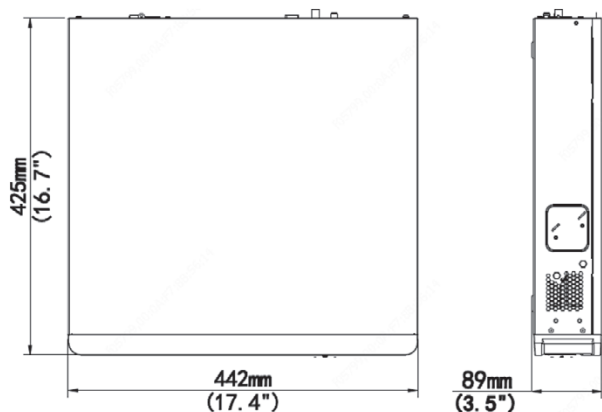

## ▲ Features

- Ultra 265/H.265/H.264
- 64ch input
- Onvif Profile S, Profile G, Profile T
- 1-ch HDMI1 & HDMI2, 1-ch VGA
- Max. 12MP Recording
- 8 HDD Max. 8TB
- Cloud Upgrade
- RAID 0, 1, 5, 6, 10 support

## ▲ Dimension

## ▲ Specification

Model	IX-NYU-864
<b>Video/Audio Input</b>	
IP Video Input	64-ch
Two-way Audio Input	1-ch, RCA
<b>Network</b>	
Incoming Bandwidth	320Mbps
Outgoing Bandwidth	320Mbps
Remote Users	128
Protocols	P2P, UPnP, NTP, DHCP, PPPoE
<b>Video/Audio Output</b>	
HDMI/VGA Output	HDMI1/VGA: 1920x1080p/60Hz, 1920x1080p/50Hz, 1600x1200/60Hz, 1280x1024/60Hz, 1280x720/60Hz, 1024x768/60Hz HDMI2: 4K(3840x2160)/60Hz, 4K(3840x2160)/30Hz, 1920x1080p/60Hz, 1920x1080p/50Hz, 1600x1200/60Hz, 1280x1024/60Hz, 1280x720/60Hz, 1024x768/60Hz
Recording Resolution	4K/6MP/5MP/4MP/3MP/1080p/960p/720p/D1/2CIF/CIF
Audio Output	1-ch, RCA
Synchronous Playback	16-ch
Corridor Mode Screen	3/4/5/7/9/10/12/16
CVBS Output	-
<b>Decoding</b>	
Decoding format	Ultra265/H.265/H.264
Live view/Playback	12MP/4K/6MP/5MP/4MP/3MP/1080p/960p/720p/D1/2CIF/CIF
Capability	2 x 12MP@30, 4 x 4K@30, 8 x 4MP@30, 9 x 4MP@25, 16 x 1080p@30, 32 x 960p@25
<b>Hard Disk</b>	
SATA	8 SATA interfaces
Capacity	up to 8TB for each disk
Disk Array Type	RAID 1, 5
eSATA	1 eSATA interface
miniSAS	-
<b>External Interface</b>	
Network Interface	2 RJ45 10M/100M/1000M self-adaptive Ethernet Interfaces
USB Interface	Front panel: 2 x USB2.0, Rear panel: 1 x USB3.0
Alarm input	16-ch
Alarm Output	4-ch
Serial Interface	1 x RS232, 1 x RS485
USB Interface	Front panel: 2 x USB2.0, Rear panel: 1 x USB3.0
Decoding Card (Optional)	-
Power Output	-
<b>PoE</b>	
Interface	-
Max Power	-
Supported Standard	-
<b>General</b>	
Power Supply	100~240 VAC Power Consumption: ≤ 25 W(without HDD)
Working Environment	-10°C ~ +55°C (+14°F ~ +131°F), Humidity ≤ 90% RH (non-condensing)
Dimensions(W×D×H)	442mm × 426mm × 89mm (17.4" × 16.8" × 3.5")
Weight (without HDD)	≤ 5.7Kg (12.57lb)
Chassis	-