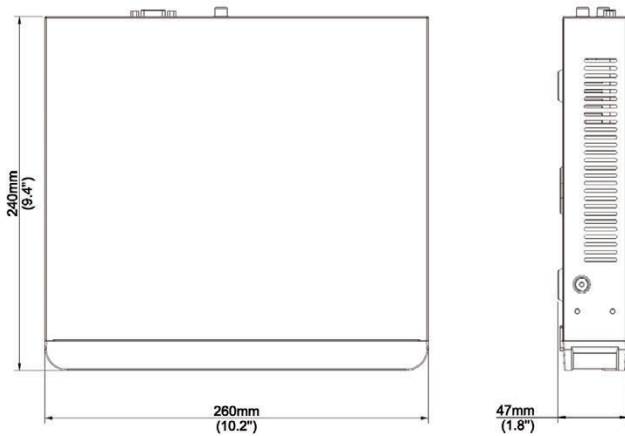

IX-NYU-108P

▶ 8-ch 1-SATA Ultra 265/H.265/H.264 NVR

▲ 제품 특징

- Ultra 265/H.265/H.264
- 8ch 입력
- Onvif Profile S, Profile G, Profile T
- 1-ch HDMI, 1-ch VGA
- 최대 4K 해상도 녹화가능
- SATA HDD 1대 최대 6TB
- 클라우드 업그레이드 지원

▲ 외관도

▲ 제품 사양

Model	IX-NYU-108P
Video/Audio Input	
IP영상입력	8-ch
양방향 오디오 입력	1-ch, RCA
Network	
수신대역폭	80Mbps
출력대역폭	64Mbps
원격사용자	128
프로토콜	P2P, UPnP, NTP, DHCP, PPPoE
Video/Audio Output	
HDMI/VGA 출력	HDMI:4K (3840x2160@30), 1920X1080@60, 1920X1080@50, 1600X1200@60, 1280X1024@60, 1280X720@60, 1024X768@60 VGA:1920X1080@60, 1920X1080@50, 1280X1024@60, 1280X720@60, 1024X768@60
녹화해상도	4K/5MP/4MP/3MP/1080p/960p/720p/D1/2CIF/CIF
오디오 출력	1-ch, RCA
동시재생	8-ch
복도모드	3/4/5/7/9
CVBS 출력	-
Decoding	
Decoding format	Ultra265/H.265/H.264
Live view/Playback	4K/5MP/4MP/3MP/1080p/960p/720p/D1/2CIF/CIF
Capability	2 x 4K@30, 4x 4MP@30, 5 x 3MP@30, 8 x 1080P@30, 16 x 720P@30
Hard Disk	
SATA	1 SATA interfaces
Capacity	up to 6TB for each disk
Disk Array Type	-
eSATA	-
miniSAS	-
External Interface	
Network Interface	1 RJ45 10M/100M self-adaptive Ethernet Interface
USB Interface	Rear panel: 1 x USB2.0, 1 x USB3.0
Alarm 입력	-
Alarm 출력	-
Serial Interface	-
USB Interface	-
Decoding Card (Optional)	-
전원출력	-
PoE	
Interface	8 RJ45 10M/100M self-adaptive Ethernet Interface
Max Power	Max 30W for single port Max 75W in total
Supported Standard	IEEE 802.3at, IEEE 802.3af
General	
Power Supply	52V DC Power Consumption: ≤ 9 W (without HDD)
동작환경	-10°C ~ +55°C (+14°F ~ +131°F), Humidity ≤ 90% RH (non-condensing)
외형치수(W×D×H)	260mm × 240mm × 47mm (10.2"×9.4"×1.8 ")
중량 (without HDD)	1kg (2.20 lb)
Chassis	-