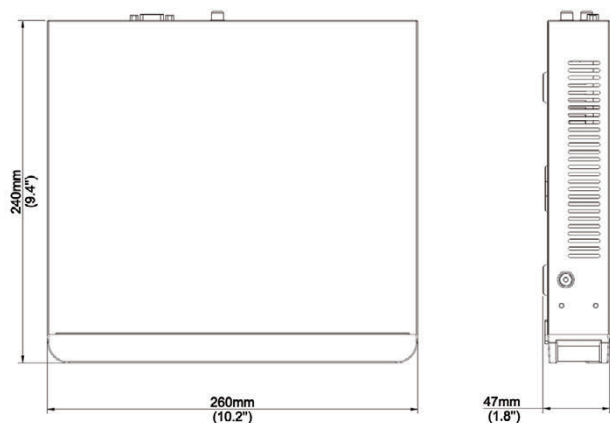

## IX-NYU-108

▶ 8-ch 1-SATA Ultra 265/H.265/H.264 NVR

## ▲ 제품 특징

- Ultra 265/H.265/H.264
- 8ch 입력
- Onvif Profile S, Profile G, Profile T
- 1-ch HDMI, 1-ch VGA
- 최대 4K 해상도 녹화가능
- SATA HDD 1대 최대 8TB
- 클라우드 업그레이드 지원

## ▲ 외관도

## ▲ 제품 사양

Model	IX-NYU-108
<b>Video/Audio Input</b>	
IP영상입력	8-ch
양방향 오디오 입력	1-ch, 3.5mm
<b>Network</b>	
수신대역폭	64Mbps
출력대역폭	48Mbps
원격사용자	128
프로토콜	P2P, UPnP, NTP, DHCP, PPPoE
<b>Video/Audio Output</b>	
HDMI/VGA 출력	HDMI:4K (3840x2160@30), 1920X1080@60, 1920X1080@50, 1600X1200@60, 1280X1024@60, 1280X720@60, 1024X768@60 VGA:1920X1080@60, 1920X1080@50, 1280X1024@60, 1280X720@60, 1024X768@60
녹화해상도	4K/5MP/4MP/3MP/1080p/960p/720p/D1/2CIF/CIF
오디오 출력	1-ch, 3.5mm
동시재생	8-ch
복도모드	3/4/5/7/9
CVBS 출력	-
<b>Decoding</b>	
Decoding format	Ultra265/H.265/H.264
Live view/Playback	4K/5MP/4MP/3MP/1080p/960p/720p/D1/2CIF/CIF
Capability	1 x 4K@30, 4 x 5MP@25, 4 x 4MP@25, 5 x 3MP@25, 8 x 1080p@30, 16 x 720p@30
<b>Hard Disk</b>	
SATA	1 SATA interfaces
Capacity	up to 8TB for each disk
Disk Array Type	-
eSATA	-
miniSAS	-
<b>External Interface</b>	
Network Interface	1 RJ45 10M/100M self-adaptive Ethernet Interface
USB Interface	Rear panel: 2 x USB2.0
Alarm 입력	-
Alarm 출력	-
Serial Interface	-
USB Interface	-
Decoding Card (Optional)	-
전원출력	-
<b>PoE</b>	
Interface	-
Max Power	-
Supported Standard	-
<b>General</b>	
Power Supply	12V DC Power Consumption: ≤ 5W (without HDD)
동작환경	-10°C ~ + 55°C (+14°F ~ +131°F), Humidity ≤ 90% RH (non-condensing)
외형치수(W×D×H)	260mm × 240mm × 47mm (10.2"×9.4"×1.8 ")
중량 ( without HDD )	1kg (2.20 lb)
Chassis	-