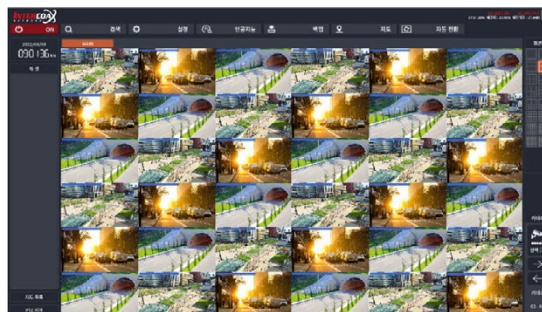

AP-SLPR81

▶ 81-channel PC base 8Bay NVR

▲ Features

- Linux 64bit OS (high reliability and security)
- ONVIF / RTSP Standard Protocol (ONVIF Profile S)
- Up to 8 HDD drawers (3.5")
- Easy firmware upgrade
- Channel organization on screen (drag and drop movement)
- Instant replay on live screen (search), snapshot backup function
- Supports Viewset (Live Favorite, Search Favorite)
- Supports P2P, QR code
- Supports search function in smartphone application
- Supports various recording modes, such as Permanent / Motion / Event (AI) / Schedules, etc
- Smooth control system through map display function
- Artificial intelligence (AI) image analysis function (optional)
- Time, bookmarks, artificial intelligence events, thumbnail, smart search
- LPR recognition / Face detection / Face recognition / Object detection / Entrance detection
 - Access detection / Letter recognition / Organic detection / Fire detection / Vehicle accident detection, etc.
 - Supports AI function