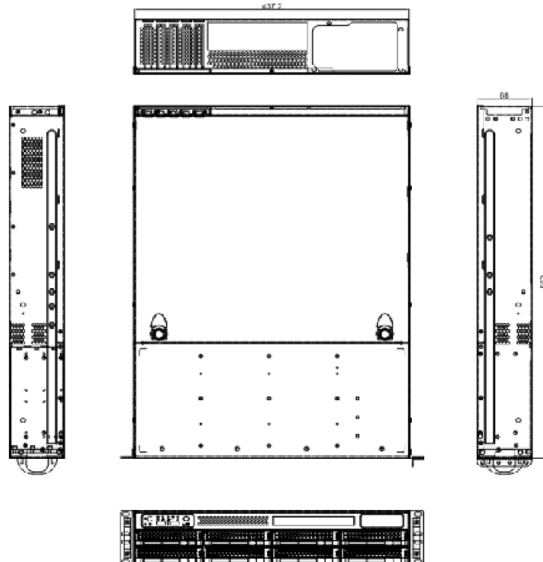

▲ Dimension

▲ Specifications

Model		AP-SLPR81
Video Input	IP Camera Input	81 CH
	Resolution	CIF~12M
Video Output		VGA x 1 and HDMI x 1 (or DVI x 1)
O/S		Linux 64bit (Embedded)
CPU		Intel Core Processor
Memory (RAM)		DDR4 32GB and above
Live	Split Screen	1,2,4,6,7,9,10,13,16,25,36,49,64
	Screen Mode	Split Screen Mode, Full Screen Mode, Switch Screen Mode, Viewset (Favorite)
Recording	Codec	H.265, H.264, MPEG4, MJPEG
	Recording Bit rate	450Mbps, Expandable (Optional)
	Resolution	CIF~12M
Recording Mode		Continuous, Motion Detection, AI (event), Schedule
Search	Search Mode	Time, AI event, Bookmark, Thumbnail, Built-in Smart Search (double motion), View Set (favorite)
	Playback	Playback (speed: x1 through x128), Move (front/back, one frame)
Applications	VMS	Live, Search, Backup, Event Manager, E-Map, Multi Monitor, PAN/TILT/ZOOM Control, Remote NVR Settings, Remote NVR Upgrade
	Web(IE)	Live/Search 16Ch, PAN/TILT/ZOOM Control
	Smart Phone	iPhone/Android App/P2P
Network	Interface	10/100/1000 Base-Tx Ethernet (RJ45)
Storage (Option)	Internal Mounting	Up to 8 HDD drawers (3.5")
	External Storage	eSATA, iSCSI
Date/Time Synchronization		Synchronization via NTP Time Server / NTP Server Function Support
Alarm		E-mail and FTP notifications, Alarm out, Network loss, Information messages about video loss, Pop-up cameras, P2P push alarms
IP Camera Protocol		IP Camera and ONVIF / RTSP-supported IP Camera
VA		Intelligent AI image analysis license, License Plate Recognition, Intrusion Detection, Access Detection, Object Detection, Face Detection, Face Recognition, Letter Recognition, Organic Detection, Fire Detection, Vehicle Accident Detection, etc.
Operating Temperature / Humidity		5°C~40°C / 0%~90%
Power Supply		220V~240V 50/60Hz / Max 600W (Active PFC, EMI Built-in Filters)
Dimensions		437.2(W) x 88(H) x 560(D) mm
Weight		10.5 Kg (without HDD)